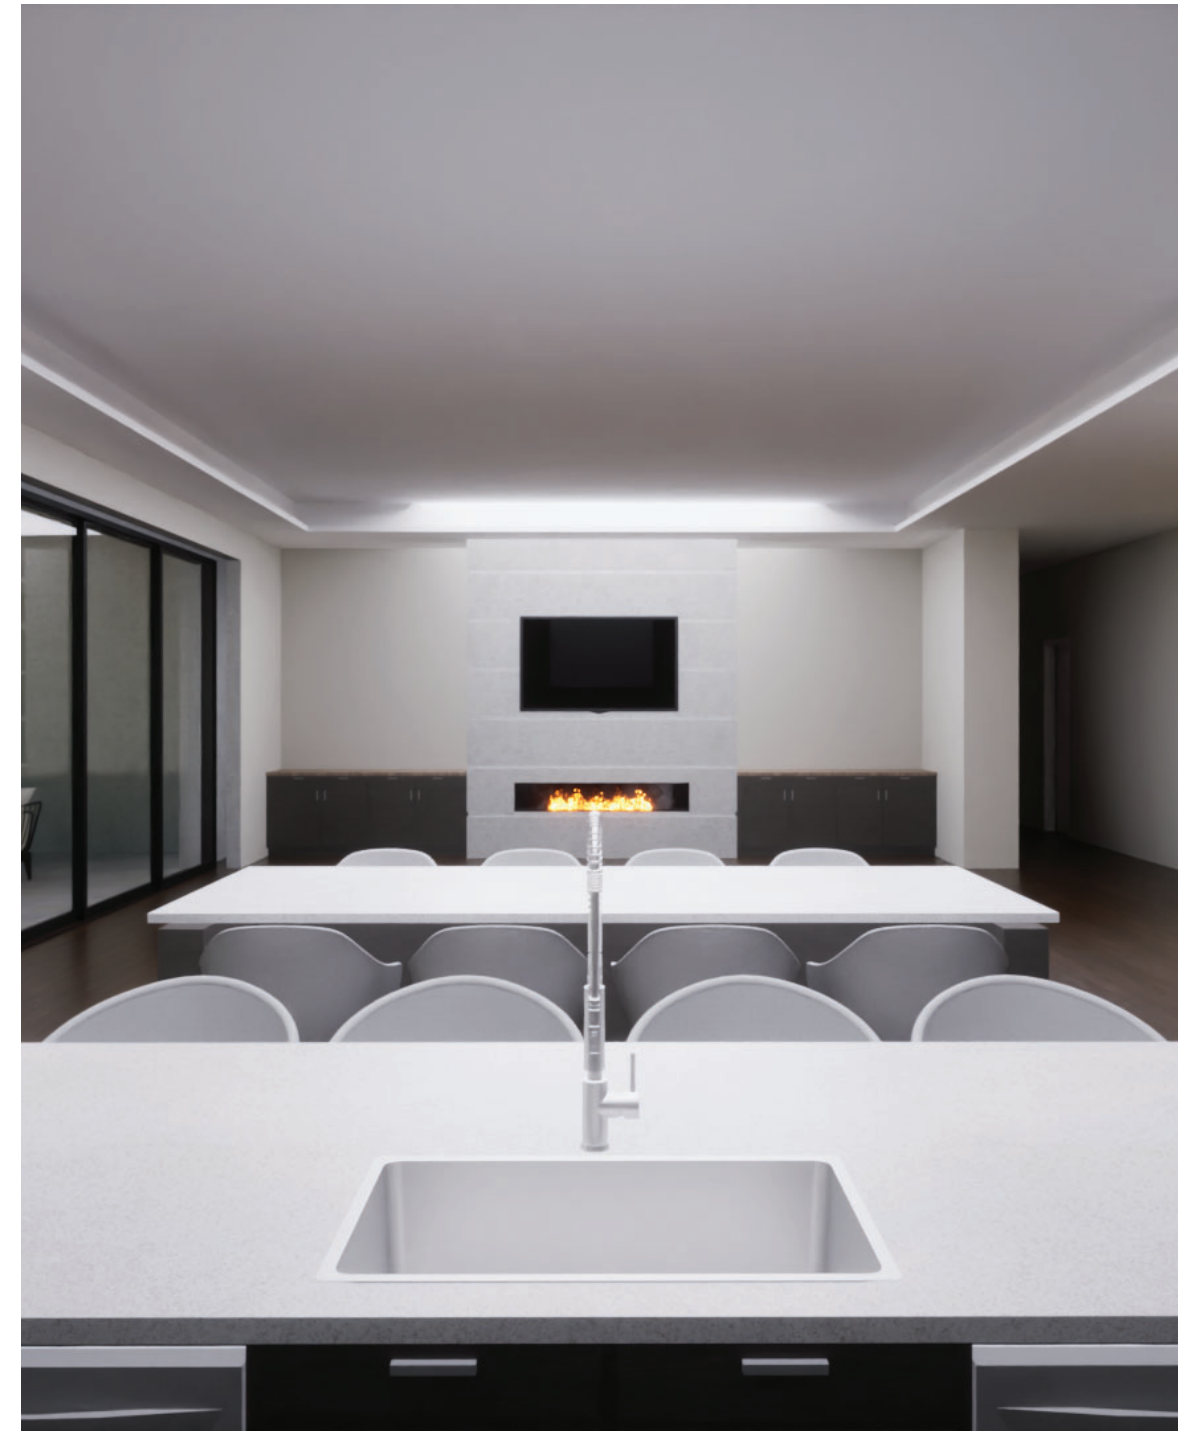

LOUDERMILK
CUSTOM HOMES

5211 POWERS FERRY RD
Architecture and landscape renderings do not reflect finished selections

LOUDERMILK

CUSTOM HOMES

POWERS FERRY

SQUARE FOOTAGE:

FIRST FL.	5031 SQ.FT.
SECOND FL.	4390 SQ.FT.
TOTAL HEATED	9421 SQ.FT.