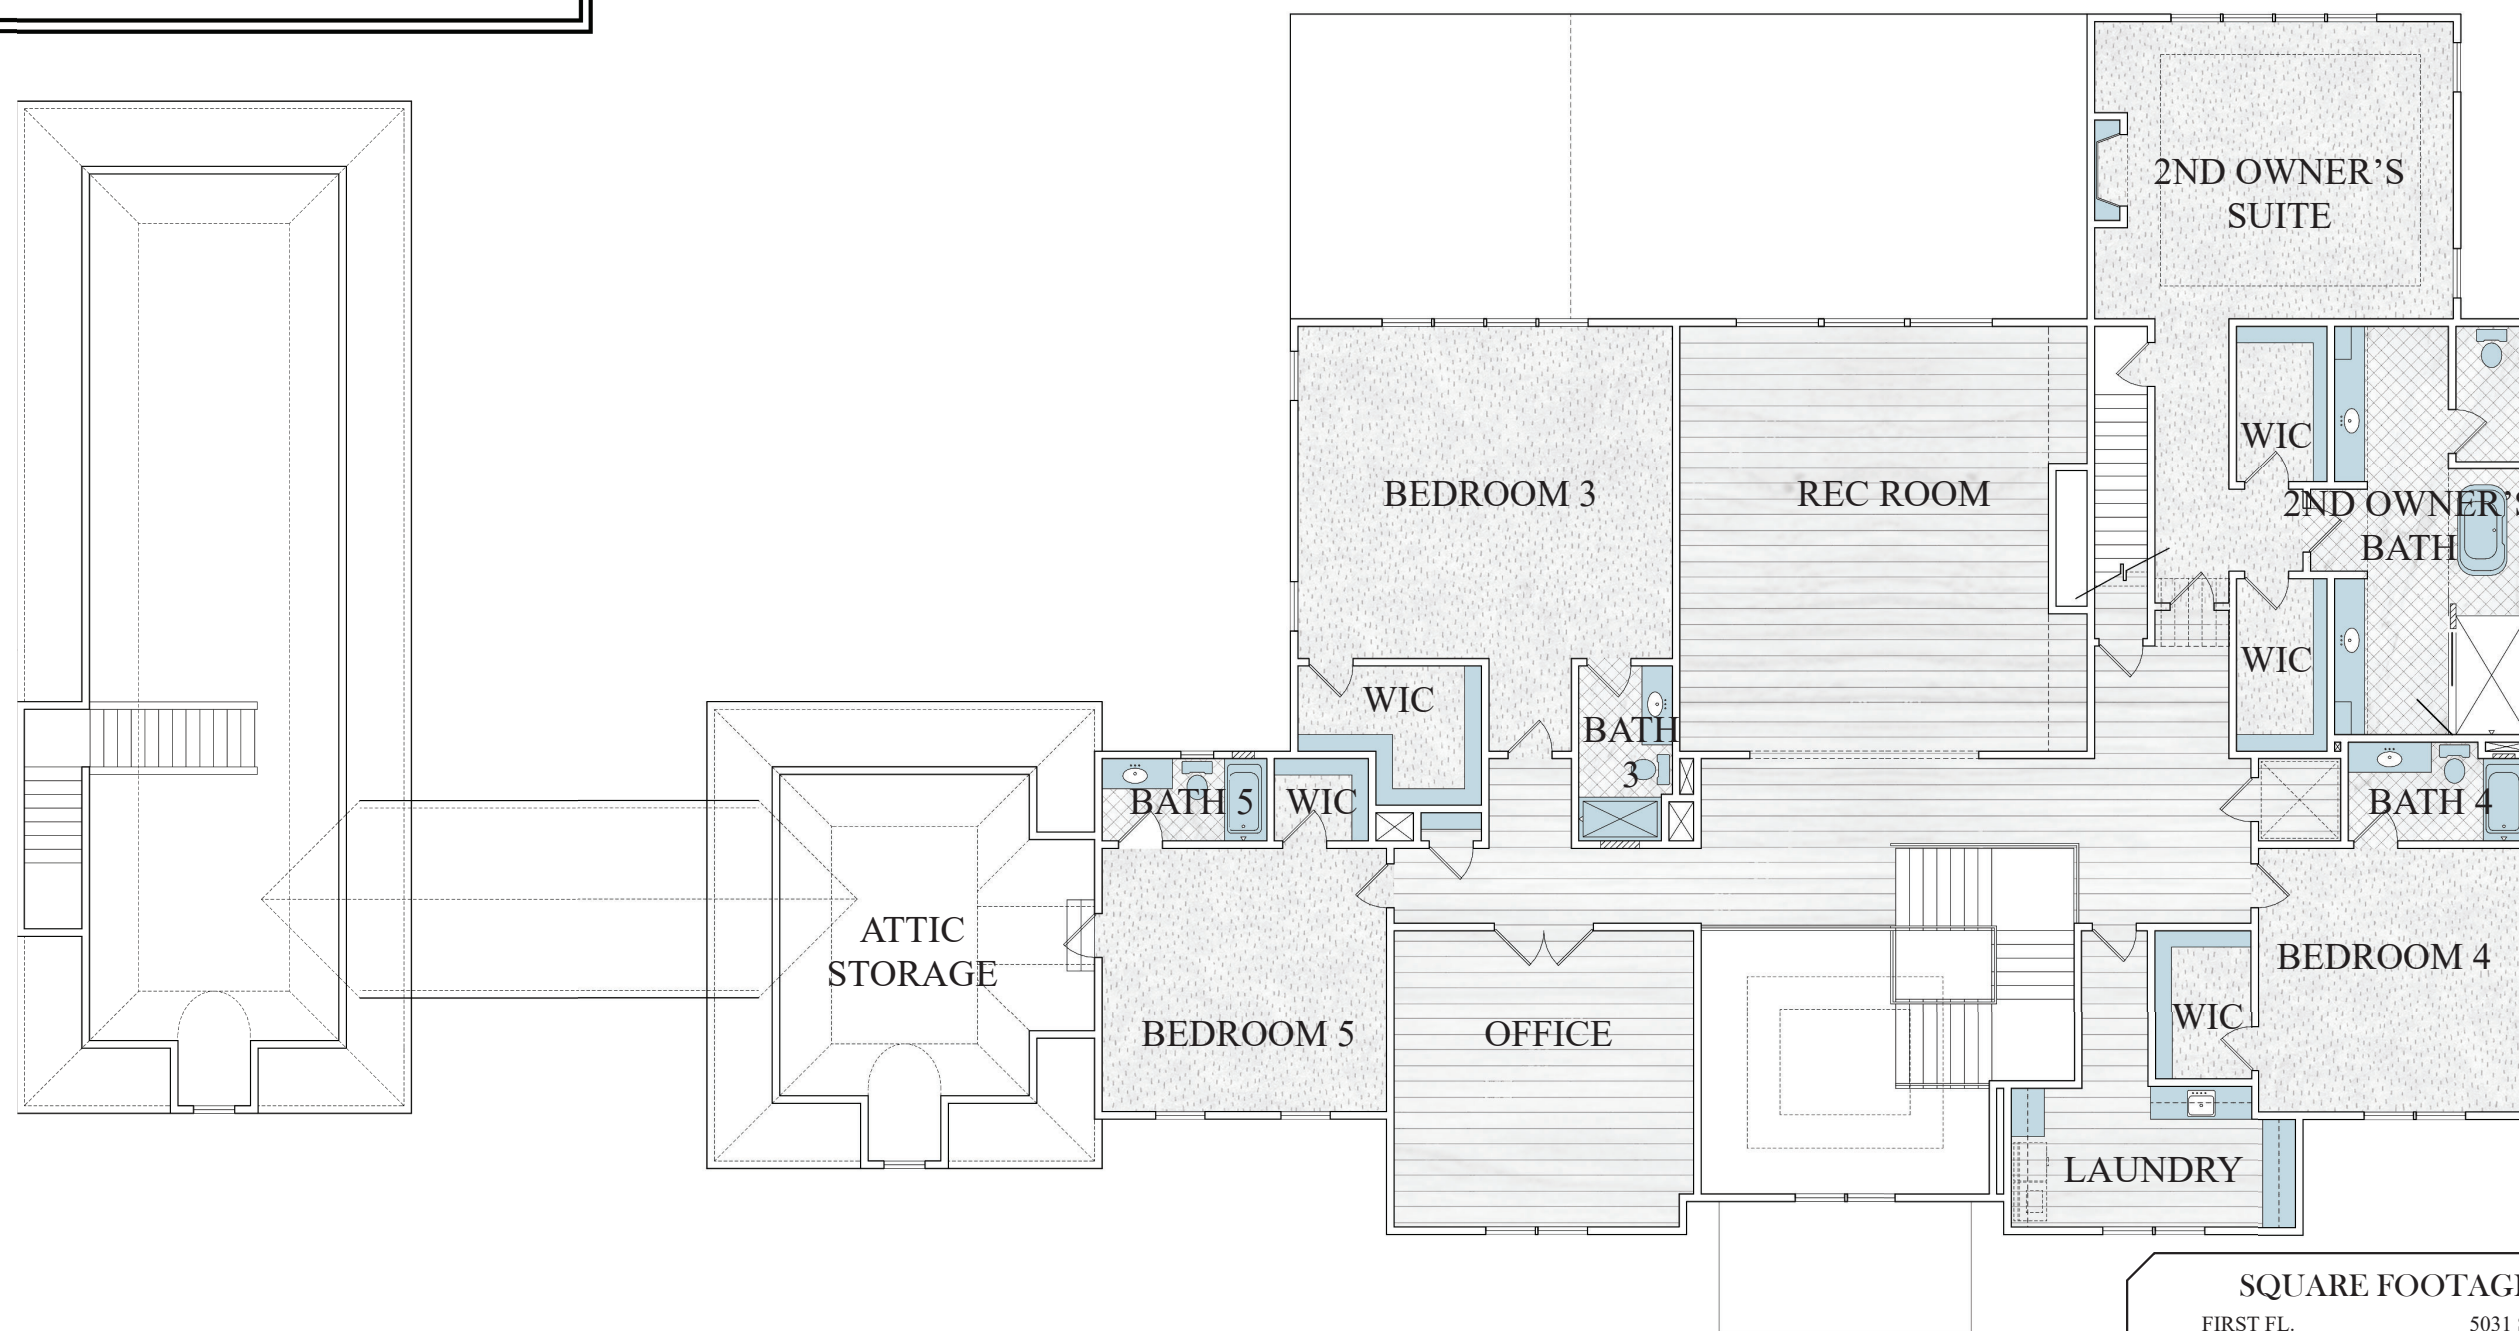

LOUDERMILK

CUSTOM HOMES

POWERS FERRY

SQUARE FOOTAGE:	
FIRST FL.	5031 SQ.FT.
SECOND FL.	4390 SQ.FT.
TOTAL HEATED	9421 SQ.FT.
FINISHED BASEMENT UNFINISHED	357 SQ.FT.
BASEMENT VERANDA COVERED	4674 SQ.FT.
TERRACE	577 SQ.FT.
SHOP/STORAGE	411 SQ.FT.
MAIN GARAGE	600 SQ.FT.
SECONDARY GARAGE	680 SQ.FT.
FRONT ENTRY	877 SQ.FT.
	123 SQ.FT.

SECOND FLOOR PLAN

Architecture and landscape renderings do not reflect finished selections

6/9/2011