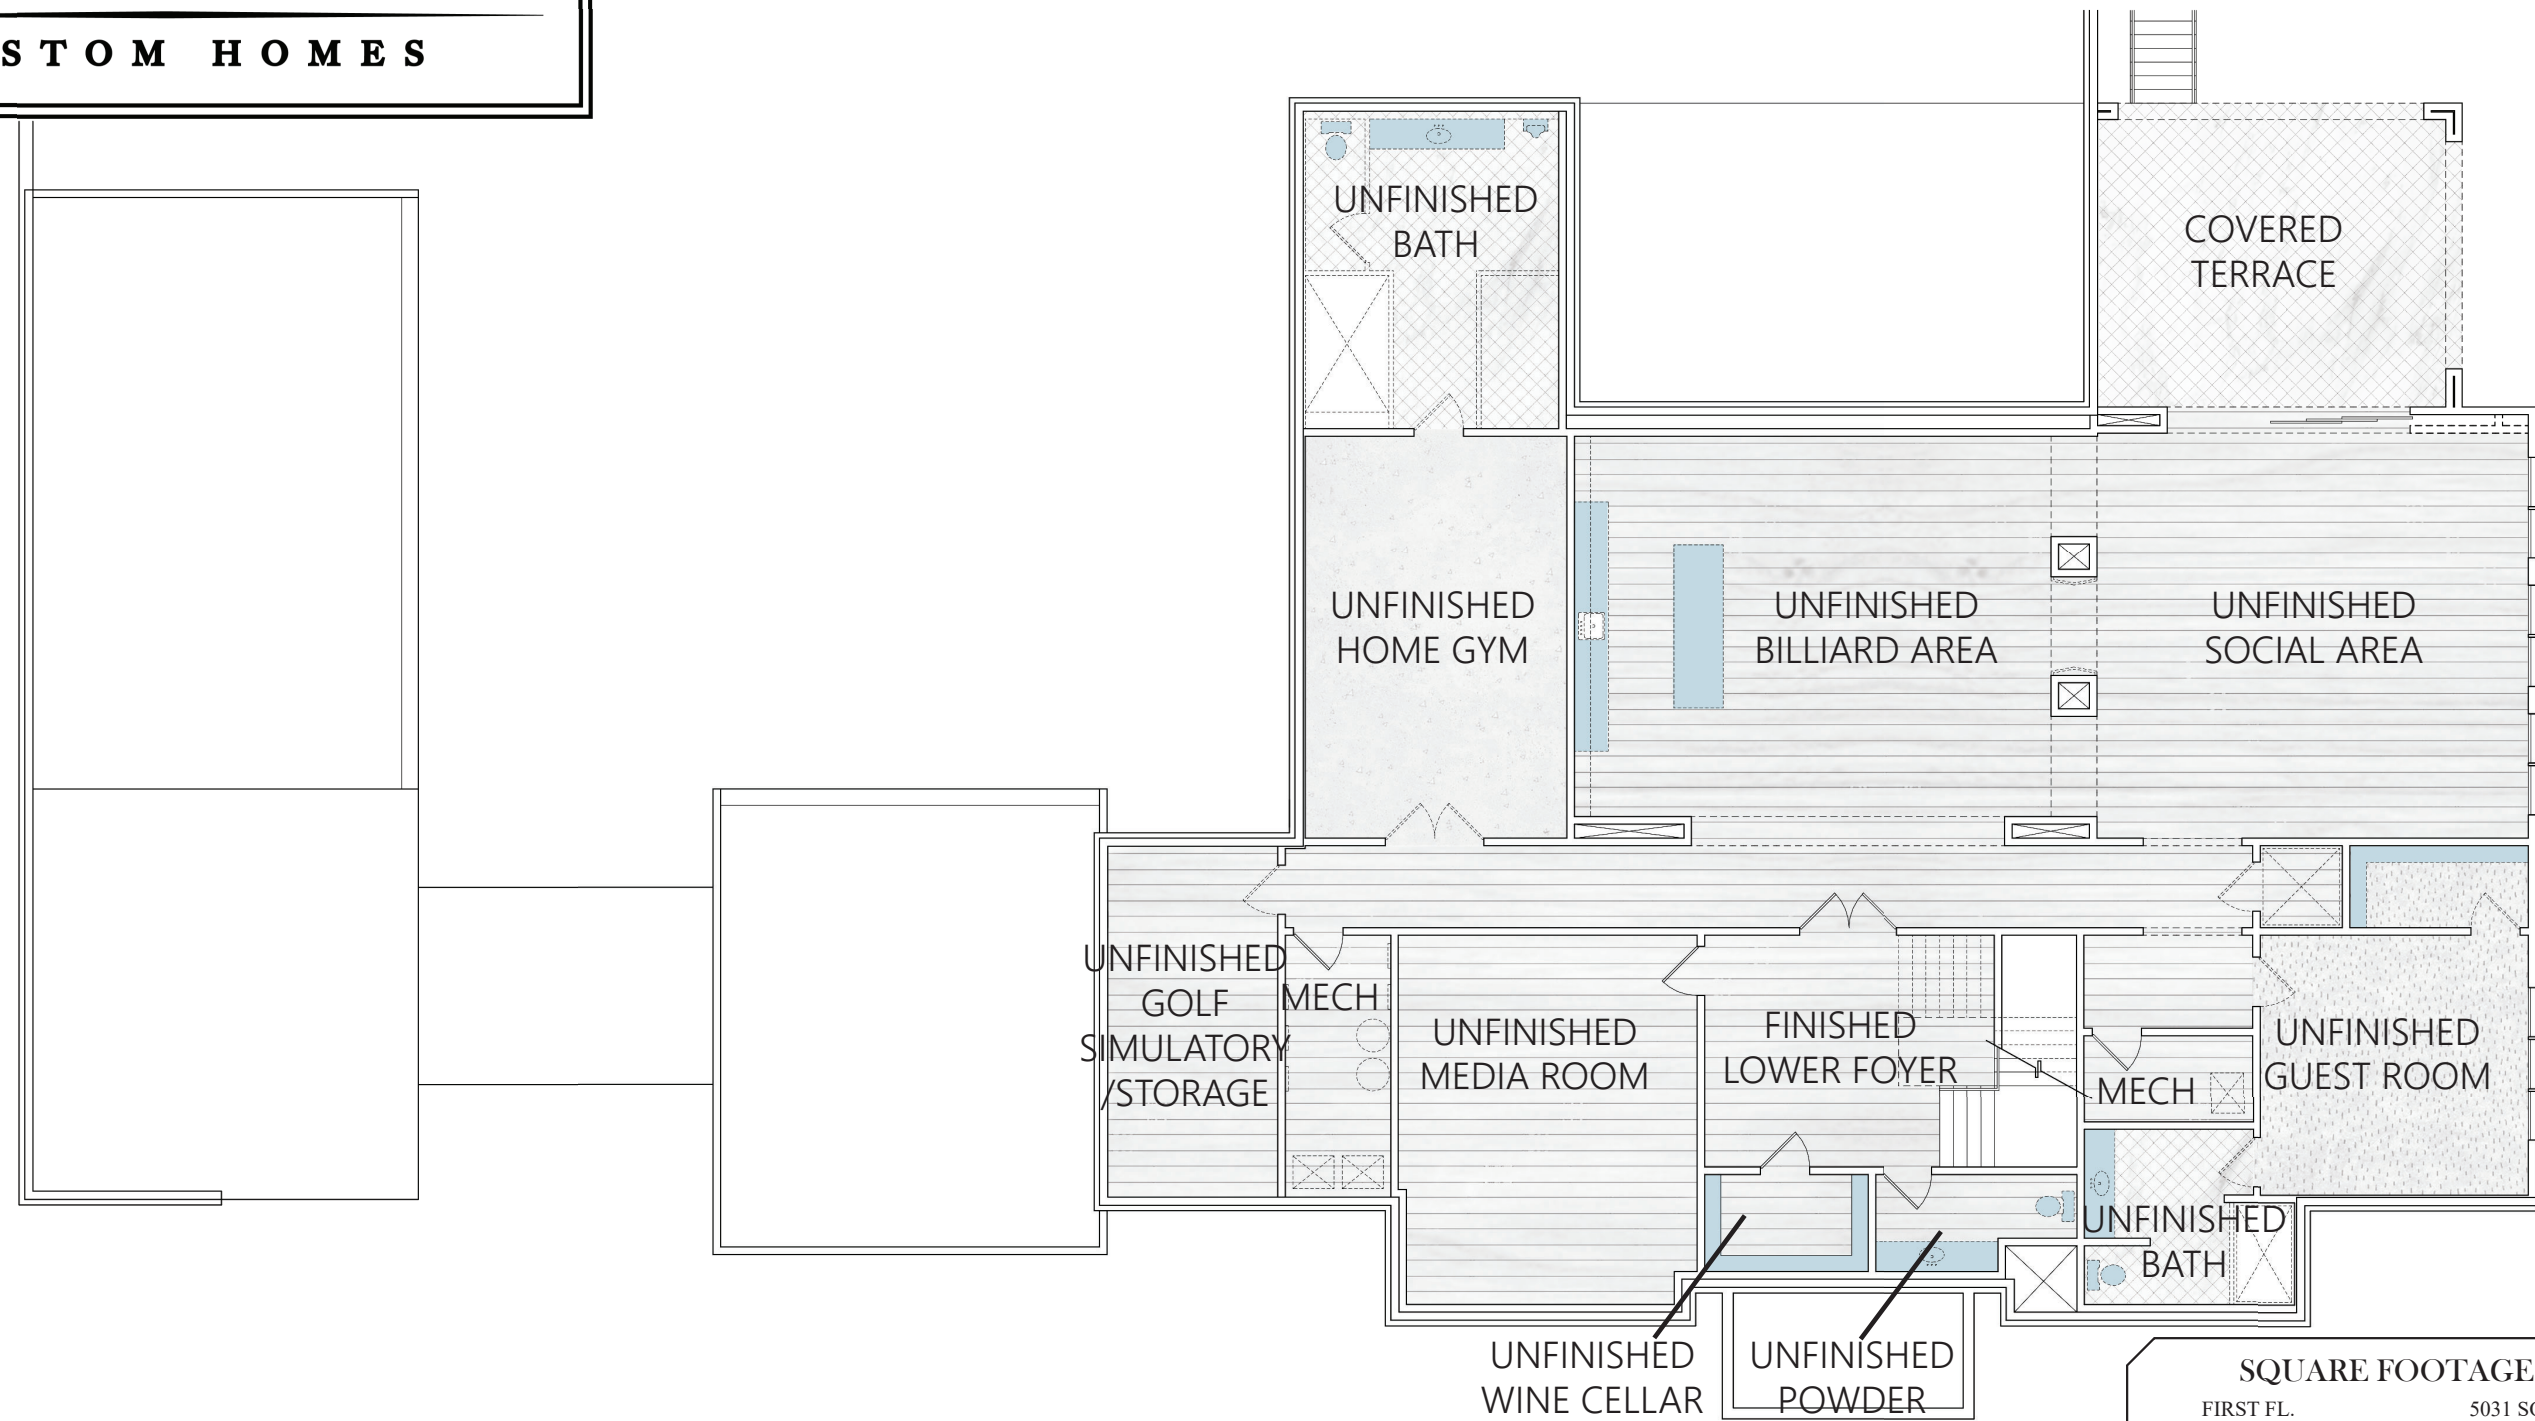

LOUDERMILK
CUSTOM HOMES

5211 POWERS FERRY RD
Architecture and landscape renderings do not reflect finished selections

LOUDERMILK

CUSTOM HOMES

POWERS FERRY

SQUARE FOOTAGE:

FIRST FL.	5031 SQ.FT.
SECOND FL.	4390 SQ.FT.
TOTAL HEATED	9421 SQ.FT.

FINISHED BASEMENT	357 SQ.FT.
UNFINISHED BASEMENT	4674 SQ.FT.
VERANDA COVERED TERRACE	577 SQ.FT.
SHOP/STORAGE	411 SQ.FT.
MAIN GARAGE	600 SQ.FT.
SECONDARY GARAGE	680 SQ.FT.
FRONT ENTRY	877 SQ.FT.
	123 SQ.FT.

BASEMENT FLOOR PLAN

Architecture and landscape renderings do not reflect finished selections

LOUDERMILK

CUSTOM HOMES

POWERS FERRY

SQUARE FOOTAGE:	
FIRST FL.	5031 SQ.FT.
SECOND FL.	4390 SQ.FT.
TOTAL HEATED	9421 SQ.FT.
<hr/>	
FINISHED BASEMENT	357 SQ.FT.
UNFINISHED BASEMENT	4674 SQ.FT.
VERANDA COVERED	577 SQ.FT.
TERRACE	411 SQ.FT.
SHOP/STORAGE	600 SQ.FT.
MAIN GARAGE	680 SQ.FT.
SECONDARY GARAGE	877 SQ.FT.
FRONT ENTRY	123 SQ.FT.

FIRST FLOOR PLAN

Architecture and landscape renderings do not reflect finished selections

LOUDERMILK

CUSTOM HOMES

POWERS FERRY

SQUARE FOOTAGE:	
FIRST FL.	5031 SQ.FT.
SECOND FL.	4390 SQ.FT.
TOTAL HEATED	9421 SQ.FT.
<hr/>	
FINISHED BASEMENT UNFINISHED	357 SQ.FT.
BASEMENT VERANDA COVERED	4674 SQ.FT.
TERRACE	577 SQ.FT.
SHOP/STORAGE	411 SQ.FT.
MAIN GARAGE	600 SQ.FT.
SECONDARY GARAGE	680 SQ.FT.
FRONT ENTRY	877 SQ.FT.
	123 SQ.FT.