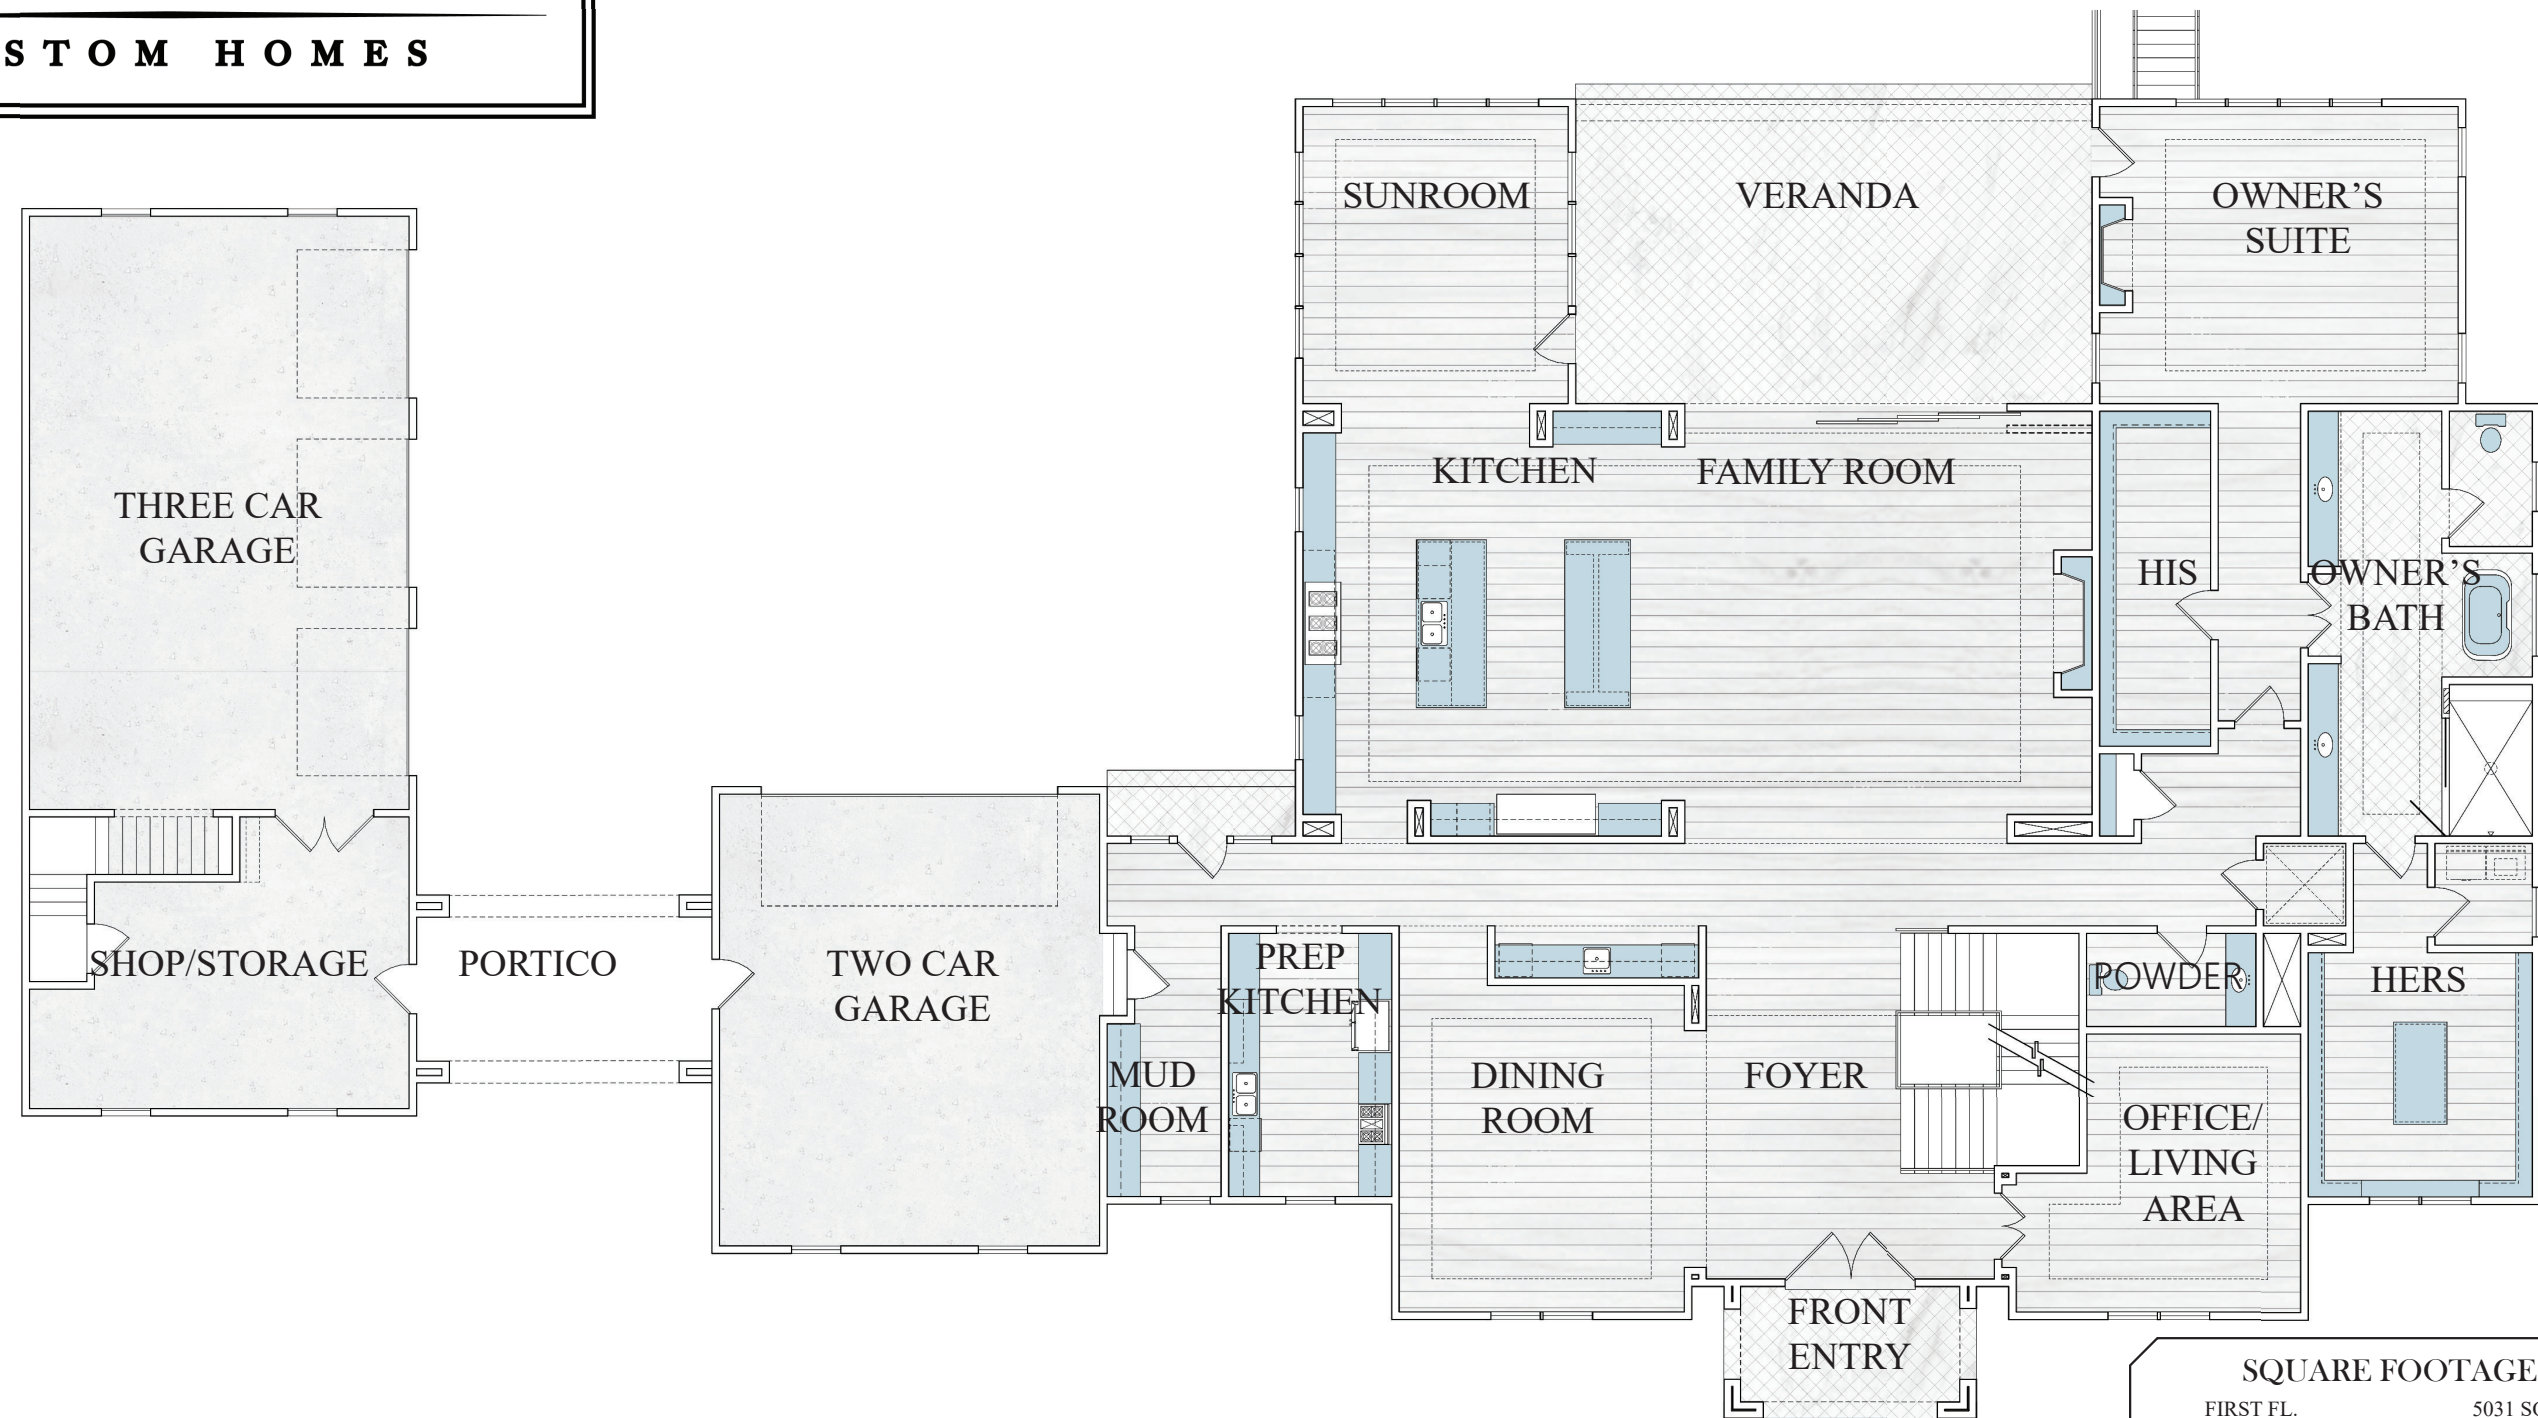

BASEMENT FLOOR PLAN

Architecture and landscape renderings do not reflect finished selections

LOUDERMILK

CUSTOM HOMES

POWERS FERRY

SQUARE FOOTAGE:	
FIRST FL.	5031 SQ.FT.
SECOND FL.	4390 SQ.FT.
TOTAL HEATED	9421 SQ.FT.
<hr/>	
FINISHED BASEMENT	357 SQ.FT.
UNFINISHED BASEMENT	4674 SQ.FT.
VERANDA COVERED	577 SQ.FT.
TERRACE	411 SQ.FT.
SHOP/STORAGE	600 SQ.FT.
MAIN GARAGE	680 SQ.FT.
SECONDARY GARAGE	877 SQ.FT.
FRONT ENTRY	123 SQ.FT.