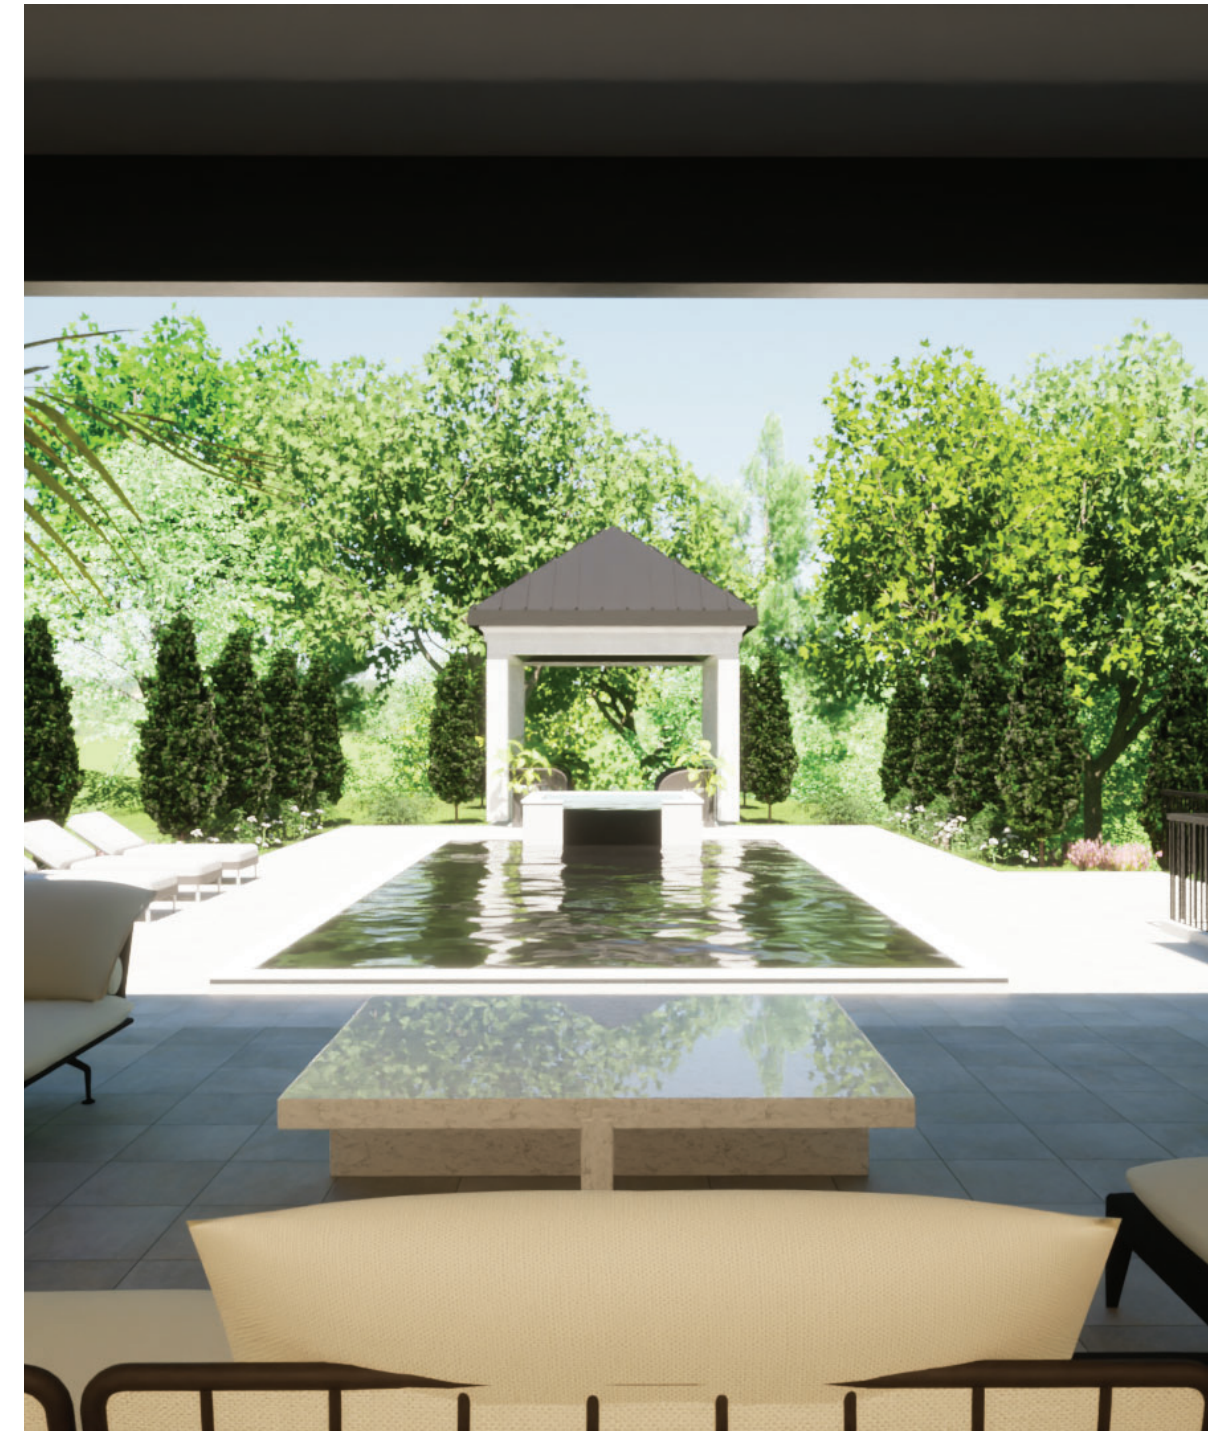

LOUDERMILK
CUSTOM HOMES

5211 POWERS FERRY RD
Architecture and landscape renderings do not reflect finished selections

LOUDERMILK

CUSTOM HOMES

POWERS FERRY

SQUARE FOOTAGE:

FIRST FL.	5031 SQ.FT.
SECOND FL.	4390 SQ.FT.
TOTAL HEATED	9421 SQ.FT.